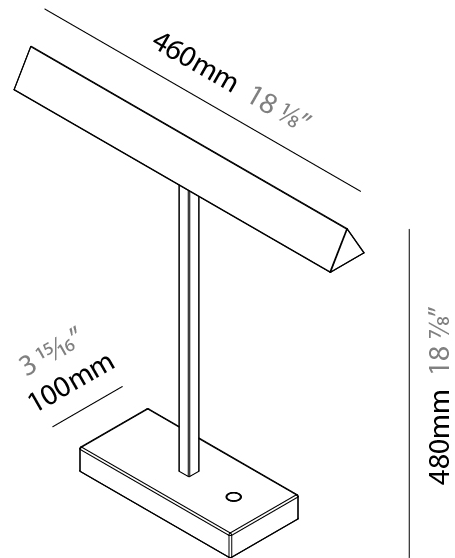

PROJECT	_____
TYPE	_____
SPECIFIER	_____
QUANTITY	_____
DATE	_____

ELLE PORTABLE

D204000-

base number   Finish
Options

1. To build a product code in our configurator select the specify button on the base model # product page
2. To build a manual product code on this datasheet choose from the options listed below in blue font and add the suffix to the base model #

GENERAL

Series: Elle _____
Brand: Zaneen _____
Division: Design _____
Mounting Type: Portable _____
Mounting Location: Table _____
Subcategory: Task _____

PHYSICAL

Shape: Abstract _____
Length (mm): 460 _____
Length (in): 18 ¹/₈ _____
Width (mm): 100 _____
Width (in): 3 ¹⁵/₁₆ _____
Height (mm): 480 _____
Height (in): 18 ⁷/₈ _____
Light Distribution: Direct _____
Diffuser: Acrylic Bi-Satin _____
Fixture Finish: MBK / MWH / MCB _____
Fixture Material: Aluminum _____

ELECTRICAL

Lamp Type: LED _____
Input Wattage (W): 6 _____
Dimming: Touch Dimming _____
Driver Included: Yes _____
Driver Location: Inline Transformer Plug _____
Driver Class: Class 2 _____
Input Voltage (V): 120 - 277 _____
Output Voltage (V): 24 _____

LED

Color Temperature (°K): 3000 _____
CRI: >90 CRI _____
Lamp Life (hrs): 50000 _____

OPTICAL

RATINGS AND CERTIFICATIONS

Certified By: Certified for North American Standards _____
IP rating: IP20 _____